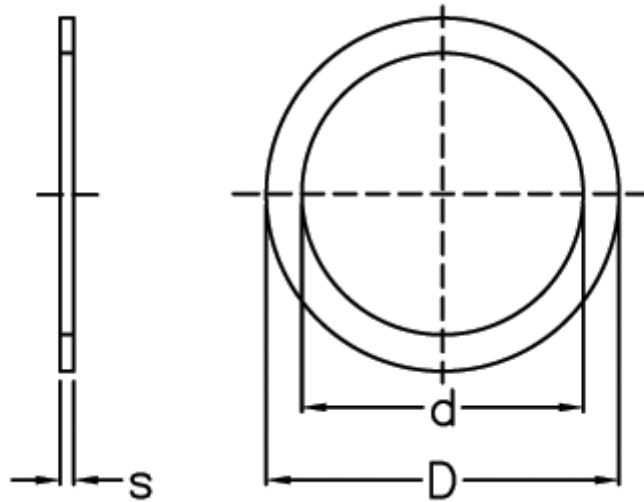

Article number: 0130461  
Description: Shim Washer  
PS 19x26x0,1 DIN 988

## Measures

---

d	= 19
D	= 26
Description	= PS 19x26x0,1
s	= 0.10
tol	= -0.03
Weight kg/1000	= 0.194